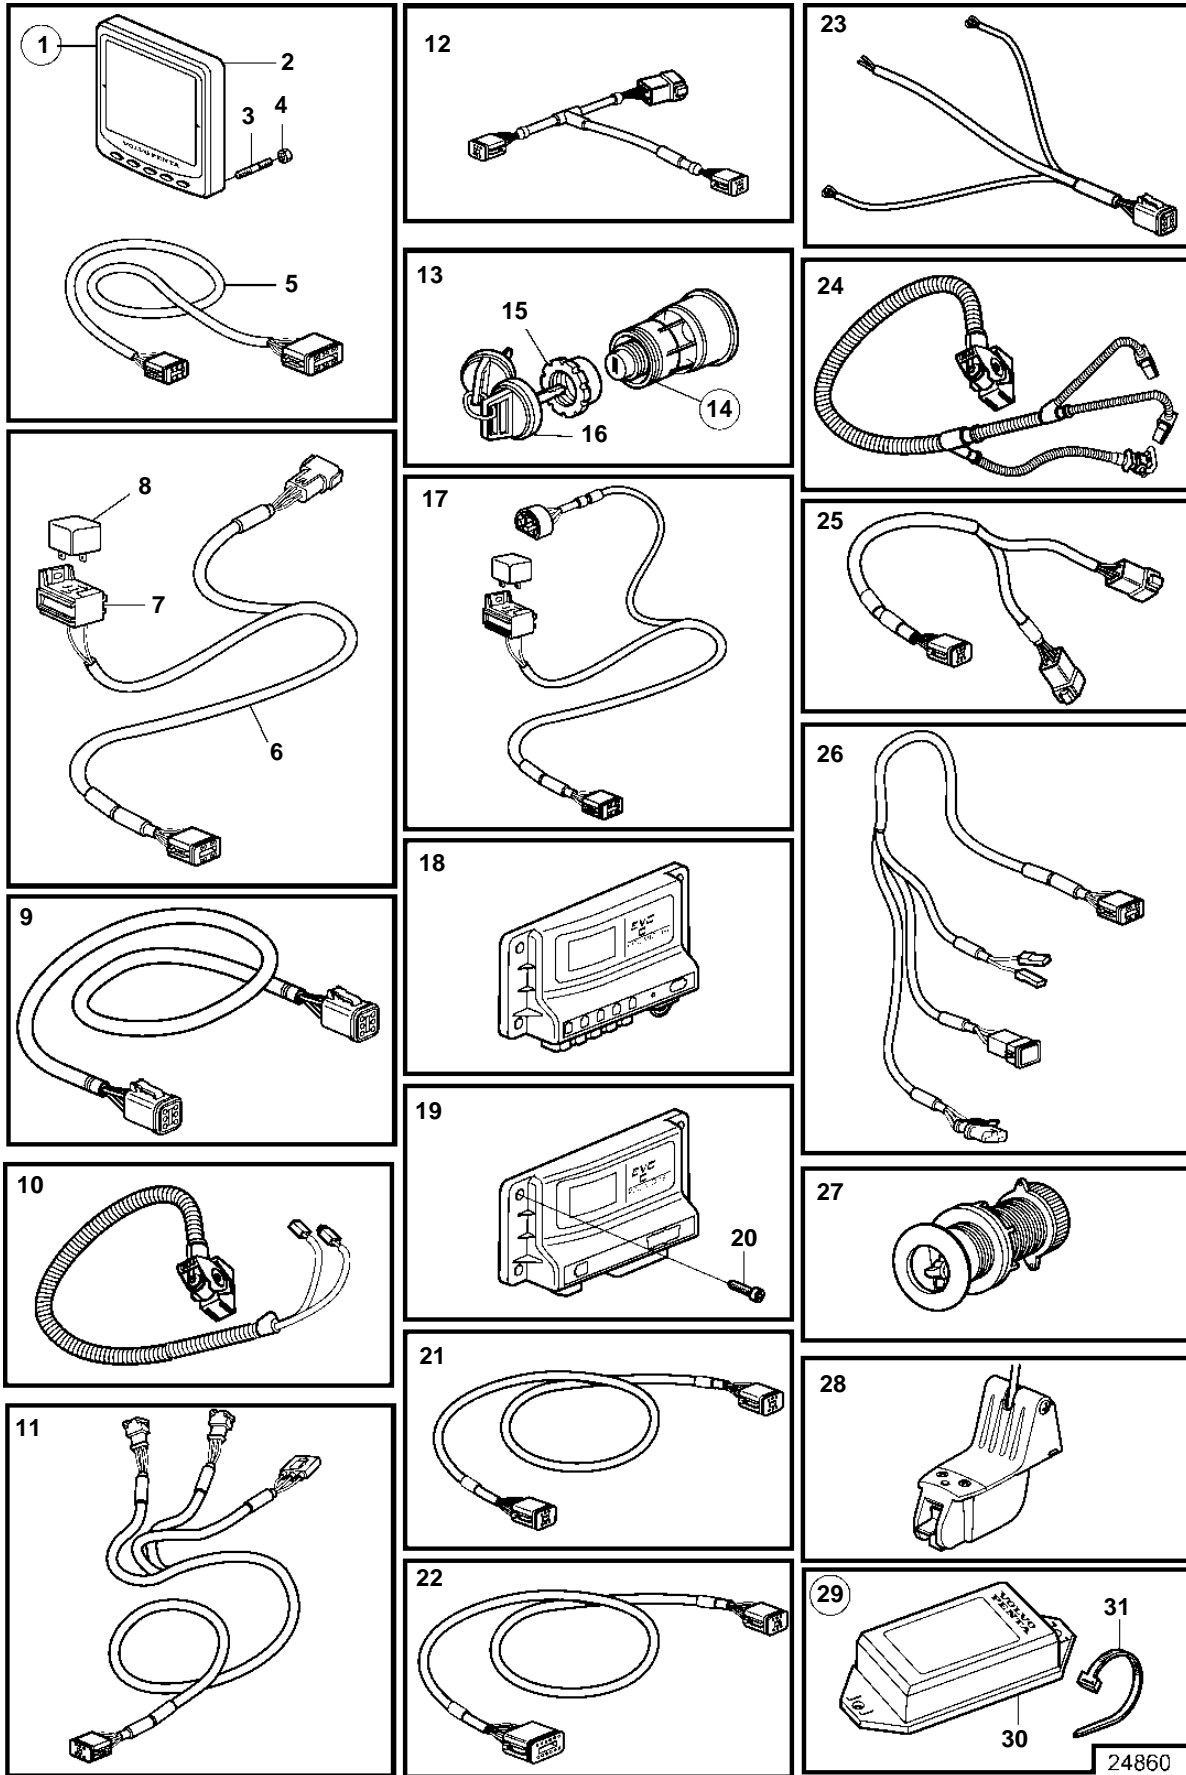

D11A-A, D11A-B, D11A-C

D11A-A, D11A-B, D11A-C

REF	PART NO.	QTY	DESCRIPTION	SEE SEC.	NOTES
1	21352262	1	Display		
2		1	• Display		
3	830928	4	• Stud		
4	830930	4	• Nut		
5	3588207	1	• Cable kit		
6	881786	1	Cable kit		
7	977184	1	Housing		
8	873765	1	Relay		12V
	20374662	1	Relay		24V
9	3842733	1	Extension cable'verl		L=3.0m
	3842734	1	Extension cable'verl		L=5.0m
	3842735	1	Extension cable'verl		L=7.0m
	3842736	1	Extension cable'verl		L=9.0m
	3842737	1	Extension cable'verl		L=11.0m
	21172469	1	Extension cable'verl		L=20m
	21172470	1	Extension cable'verl		L=40m
	874789	1	Cable kit		PCU-HCU, 6 pole., L=5.0m
	889550	1	Cable		PCU-HCU, 6 pole., L=7.0m
	889551	1	Cable		PCU-HCU, 6 pole., L=9.0m
	889552	1	Cable		PCU-HCU, 6 pole., L=11.0m
	888013	1	Cable		PCU-HCU, 6 pole., L=13.0m
10	40005754	1	Wiring harness		Engine-PCU cable., L=2.65m
11	874676	1	Cable kit		EVC control lever cable, 6-pole., L=1.5m
12	3588972	1	Cable kit		T-connector bus cable, 6-pole., L=0.5m
13	3587070	1	Starter switch, set		Kit with 2 key switch with identical key.
14	3587071	1	Starter switch		
15	859955	1	• Plastic nut		
16	859953	1	• Key		State key code when ordering.
			• Bulletin 49-30	49-30-EN	Key P/N 859953
17	888004	1	Cable, starter switch		
18	21321153	X	Control unit, not programmed		HCU. Software ordered separately or downloaded with VODIA.
	3586261	X	Software		Warehouse programming. This p/n can not be ordered, but will be used for invoicing.
	3586259	X	Software		Vodia-programming. This p/n can not be ordered, but will be used for invoicing.
	21172467		Control unit		XCU
19	21370489	X	Kit, not programmed		PCU. Software ordered separately or downloaded with VODIA.
			• Bulletin P-28-4-14	P-28-4-14-EN	Changed Control units for EVC-C2 Engines
			• Bulletin P-28-4-15	P-28-4-15-EN	Campaign Kits, EVC
19	3586267	X	Software		Warehouse programming. This p/n can not be ordered, but will be used for invoicing.
	3586266	X	Software		Vodia-programming. This p/n can not be ordered, but will be used for invoicing.
20	976104	4	Flange screw		
21	3886666	1	Cable, synchronizing		Synchronizing cabel for twin installation. 6 pole., L=1.5m
	21166002	1	Wiring harness		L=7m
	21166003	1	Wiring harness		L=9m
	21166004	1	Wiring harness		L=13m
22	3885343	1	Wiring harness		Triple and quadruple installation.
23	3807229	1	Wiring harness, fuel		
24	40005753	1	Wiring harness		
25	3588206	1	Cable kit, y-split		For connecting extra equipment to MULTILINK
26	3808852	1	Cable kit, instruments, panels		
27	3587054	1	Kit		
28	3587055	1	Kit		
29		1	Converter		
30		1	• Converter		
31	948211	2	• Cable tie		